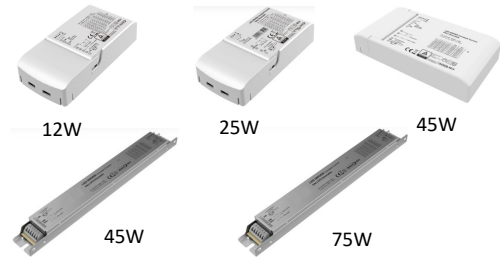

## What is Vesta-D?

- A family of tunable white Constant Current LED drivers with deep and smooth dimming performance via DALI-2 standard
- Brick and linear form factor best fit for various lighting applications
- Various power options (12W to 75W) to cover different applications
- DIP-Switches configurable output currents aimed for maximized flexibility and ease of use
- Flicker free per IEEE P1789, EU2019/2020 (ErP)
- Built-in over-voltage, over-temperature and short circuit protection