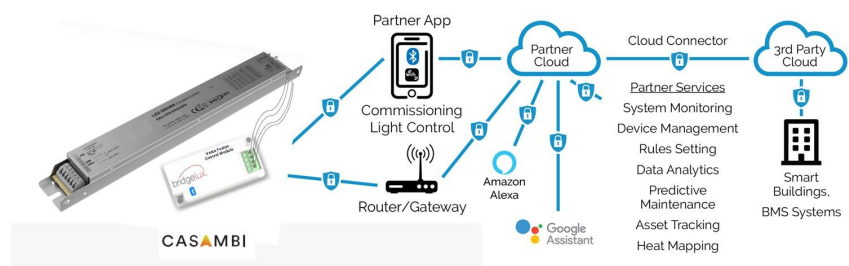

Vesta-D Wireless Platform (Upcoming)

CASAMBI BLE Control

BXCS-12C-N2A-01-A
75 x 32 x 20mm (L x W x H)

© 2022 Bridgelux, Inc. All rights reserved. Product specifications are subject to change without notice. Bridgelux, the Bridgelux stylized logo design and Vesta are registered trademarks of Bridgelux, Inc. All other trademarks are the property of their respective owners. The information contained in this sell sheet is not a substitute for the information provided in the actual product data sheet.